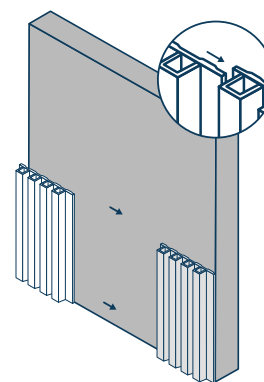

Easy Installation

100% Eco Friendly

Installation - Full Wall

1. Install the first panel, and use construction glue to fix to place

2. Install the second wall panel by placing the long connecting flap over the shorter flap.

3. Install L capping. It is that easy!

Applications

Any kind of wall applications as decorative purposes for interior spaces.

Technical Specifications

Material: PVC, and other reinforcing additives
Available upon request Formaldehyde free

Fire rating: B1

Formaldehyde: not detected

Installation - Half Wall

1. Install the first panel, and use construction glue to fix to place.

2. Install the second wall panel by placing the long connecting flap over the shorter flap.