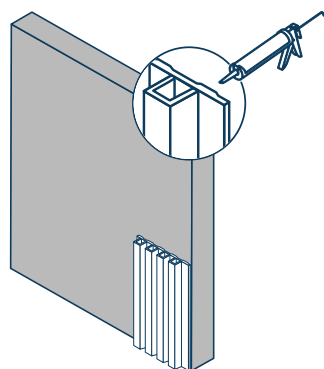

Easy Installation

100% Eco Friendly

Installation - Full Wall

1. Install the first panel, and use construction glue to fix to place

2. Install the second wall panel by placing the long connecting flap over the shorter flap.

3. Install L capping. It is that easy!

Applications

Any kind of wall applications as decorative purposes for interior spaces.

Technical Specifications

Material: PVC, and other reinforcing additives
Available upon request Formaldehyde free

Fire rating: B1

Formaldehyde: not detected

Installation - Half Wall

1. Install the first panel, and use construction glue to fix to place.

2. Install the second wall panel by placing the long connecting flap over the shorter flap.