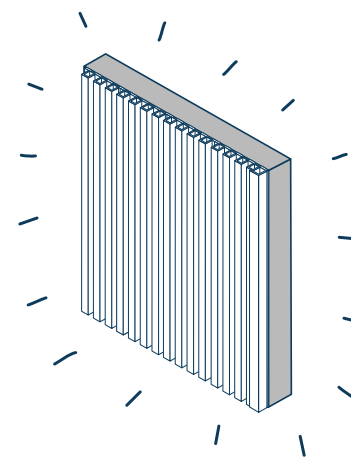

The uniquely versatile design of fluted panels ensures that they can be installed to best suit your project. In practice, this means you can specify the placement, curvature, and angle of installation that precisely matches your needs.

Wall decorative lines

Fluted Panels

Fluted Panels are made of an Eco-friendly composite material, which is laminated by a wood-plastic composite material with a hot melt adhesive film completed with a surface.

Easy Installation

100% Eco Friendly

Installation - Full Wall

1. Install the first panel, and use construction glue to fix to place

2. Install the second wall panel by placing the long connecting flap over the shorter flap.

3. Install L capping. It is that easy!

Applications

Any kind of wall applications as decorative purposes for interior spaces.

Technical Specifications

Material: PVC, and other reinforcing additives
Available upon request Formaldehyde free